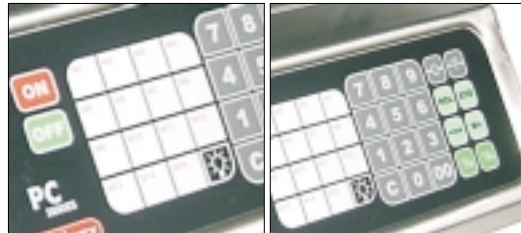

EXPEDITES CUSTOMER SERVICE

The PC-40L scales are capable to store the price of 100 products, the tower display model provides a memory code sheet that shows prices stored. A pre-pack function is also included to speed up same products packing operations.

EASY-TO-READ DISPLAY

A backlight alphanumeric liquid crystal display enhance visibility even in dark areas.

FOLDING TURRET

PC-40LT features a folding turret to easily transport the scale from one place to another and saves space.

SPECIFICATIONS

	PC-40L	PC-40LT
Capacity	40 lb	40 lb
Minimum Division	0.005 lb	0.005 lb
Programmable memories	100 memories	
Display	Alphanumeric Liquid Crystal Display	
Power Supply	110 v/60 Hz 220 v /50 Hz Optional	
Battery	Rechargeable battery 200 hrs aprox	
Car lighter adapter	Optional	
Back light	Electroluminescent	
Plate	29 x 38 cm (11 x 15" IN)	
Maximum Tare	20 lb	20 lb
Maximum Price lb/max	999.99	
Maximum Price $/max	9999.99	
Operation Temperature	-10 to 40 °C (14 to 104°F)	
Storage Temperature	-20 to 50°C (-4 to 122 °F)	
Net Weight	17 lb/7.8 kg	28.2 lb/9.3 kg
Shipping Weight	22.6 lb/10.3 kg	25.6 lb/11.6 kg

EASY TO OPERATE

The color coded keyboard allows basic and advanced operations for ease of use.

PORTABLE

The PC-40L operates with an AC adapter or a long lasting rechargeable battery (200 hours approximately)
BATTERY INCLUDED

PC communication
Includes PC or printer interface through serial port RS-232