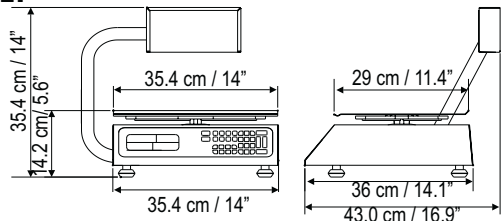

PC communication
Includes PC or printer interface through serial port RS-232

DIMENSIONS

PC-40L

PC-40LT

*Available only in scales ordered under this spec

DISTRIBUTED BY

ALL INFORMATION IS SUBJECT TO CHANGE WITHOUT NOTICE