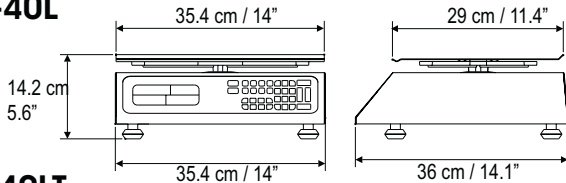

SPECIFICATIONS

	PC-40L	PC-40LT
Capacity	40 lb	40 lb
Minimum Division	0.005 lb	0.005 lb
Programmable memories	100 memories	
Display	Alphanumeric Liquid Crystal Display	
Power Supply	110 v/60 Hz 220 v /50 Hz Optional	
Battery	Rechargeable battery 200 hrs aprox	
Car lighter adapter	Optional	
Back light	Electroluminescent	
Plate	29 x 38 cm (11 x 15" IN)	
Maximum Tare	20 lb	20 lb
Maximum Price lb/max	999.99	
Maximum Price \$/max	9999.99	
Operation Temperature	-10 to 40 °C (14 to 104°F)	
Storage Temperature	-20 to 50°C (-4 to 122 °F)	
Net Weight	17 lb/7.8 kg	28.2 lb/9.3 kg
Shipping Weight	22.6 lb/10.3 kg	25.6 lb/11.6 kg

PC communication
Includes PC or printer interface through serial port RS-232

DIMENSIONS

PC-40L

PC-40LT

*Available only in scales ordered under this spec

DISTRIBUTED BY

ALL INFORMATION IS SUBJECT TO CHANGE WITHOUT NOTICE